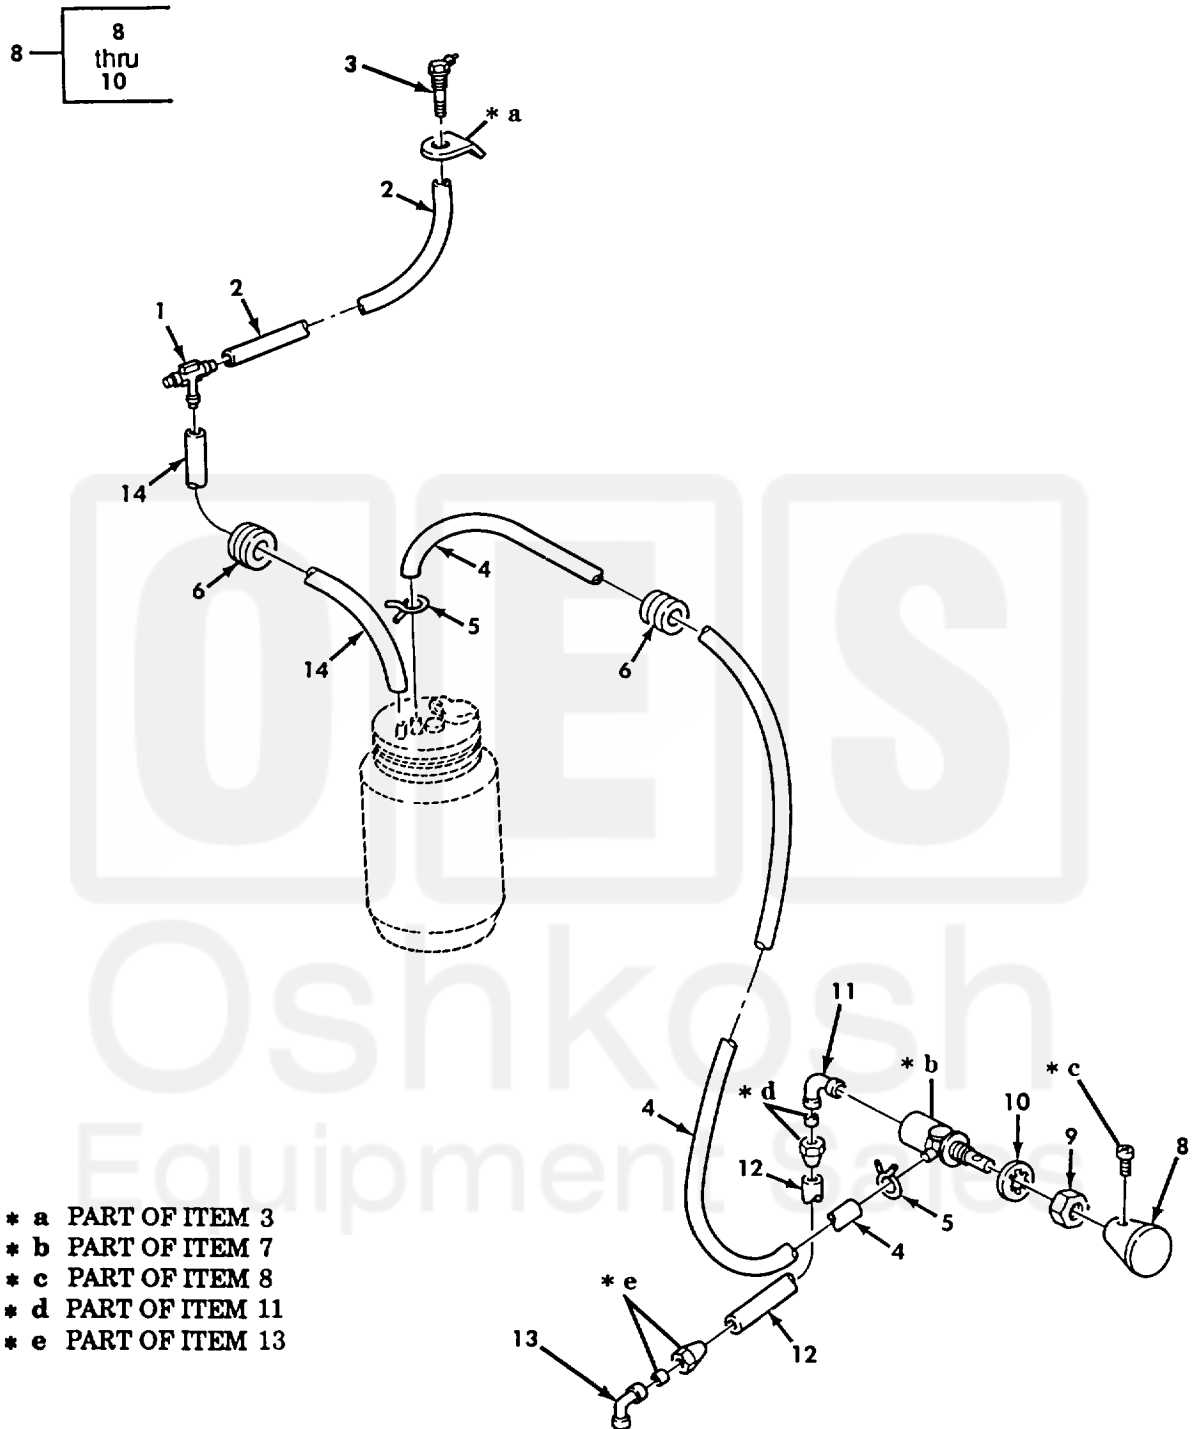

SECTION II.

TM 9-2320-272-24P-2

Figure 541. Washer Bottle, Jet, and Control Assembly.

SECTION II					TM 9-2320-272-24P-2	
(1)	(2)	(3)	(4)	(5)	(6)	(7)
ITEM NO	SMR CODE	NSN	CAGEC	PART NUMBER	DESCRIPTION AND USABLE ON CODES (UOC)	QTY
GROUP 2202 ACCESSORY ITEMS						
FIG. 541 WASHER BOTTLE, JET, AND CONTROL ASSEMBLY						
1	PAOZZ	4730010894370	19207	8738000	TEE, HOSE.....	1
2	MOOZZ		19207	12277246-2X 20	TUBING, NONMETALLIC MAKE FROM.....	2
					TUBING, P/N 211-0114-300, 20 INCHES LONG.....	
3	PAOZZ	4730010831110	19207	8737999	NOZZLE, SPRAY, FLUID.....	2
4	MOOZZ		19207	12277246-3X 33	HOSE, NONMETALLIC MAKE FROM TUBING, P/N 211-0114-300, 33 INCHES LONG.....	1
5	PAOZZ	4730010900258	19207	12256080	CLAMP, HOSE.....	2
6	PAOZZ	5325002496345	70485	2758	GROMMET, NONMETALLIC.....	2
7	PAOZZ	2540011067121	60703	89515-16	CONTROL, WASHER, WIND.....	1
8	XAOZZ		60703	88944-17	.KNOB.....	1
9	PAOZZ	5310011353464	60703	F1343-1ZT	.NUT, PLAIN, HEXAGON.....	1
10	PAOZZ	5310011354835	82484	87549-1	.WASHER, LOCK.....	1
11	PAOZZ	4730002871604	81343	6-2 120202BA	ELBOW, PIPE TO TUBE.....	1
12	MOOZZ	4720010144915	19207	CPR104420-2X42IN	HOSE, NONMETALLIC MAKE FROM HOSE, P/N CPR104420-2, 42 INCHES LONG.....	1
13	PAOZZ	4730000691187	81343	6-4 100202BA	ELBOW, PIPE TO TUBE.....	1
14	MOOZZ		19207	12277246-1X 37	TUBING, NONMETALLIC MAKE FROM TUBING, P/N 211-0114-300, 37 INCHES LONG.....	1
END OF FIGURE						